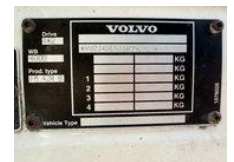

Volvo FM 7.290 MAnnual, NL truck

General features

Brand	Volvo
Model	FM 7.290
Subcategory	Refrigerated
Licence plate	BB-143-Z
Odometer reading	358.940km
Construction year	2001
Date of first registration	28-02-2001
Color	White
Condition	Used
General condition	Good
Fuel	Diesel
Emission class	Euro 3
Reference	V09122

Characteristics

Empty weight	11.405kg
Load capacity	8.595kg
GVW	20.000kg
Length	760cm
Width	260cm
Cabin	Sleeper cabin
Cylinder contents	7.284cc

Volvo FM 7.290 MAnnual, NL truck

Technical specifications

Number of axes	2
Axis configuration	4x2
Transmission	Manual
Engine output	213kw